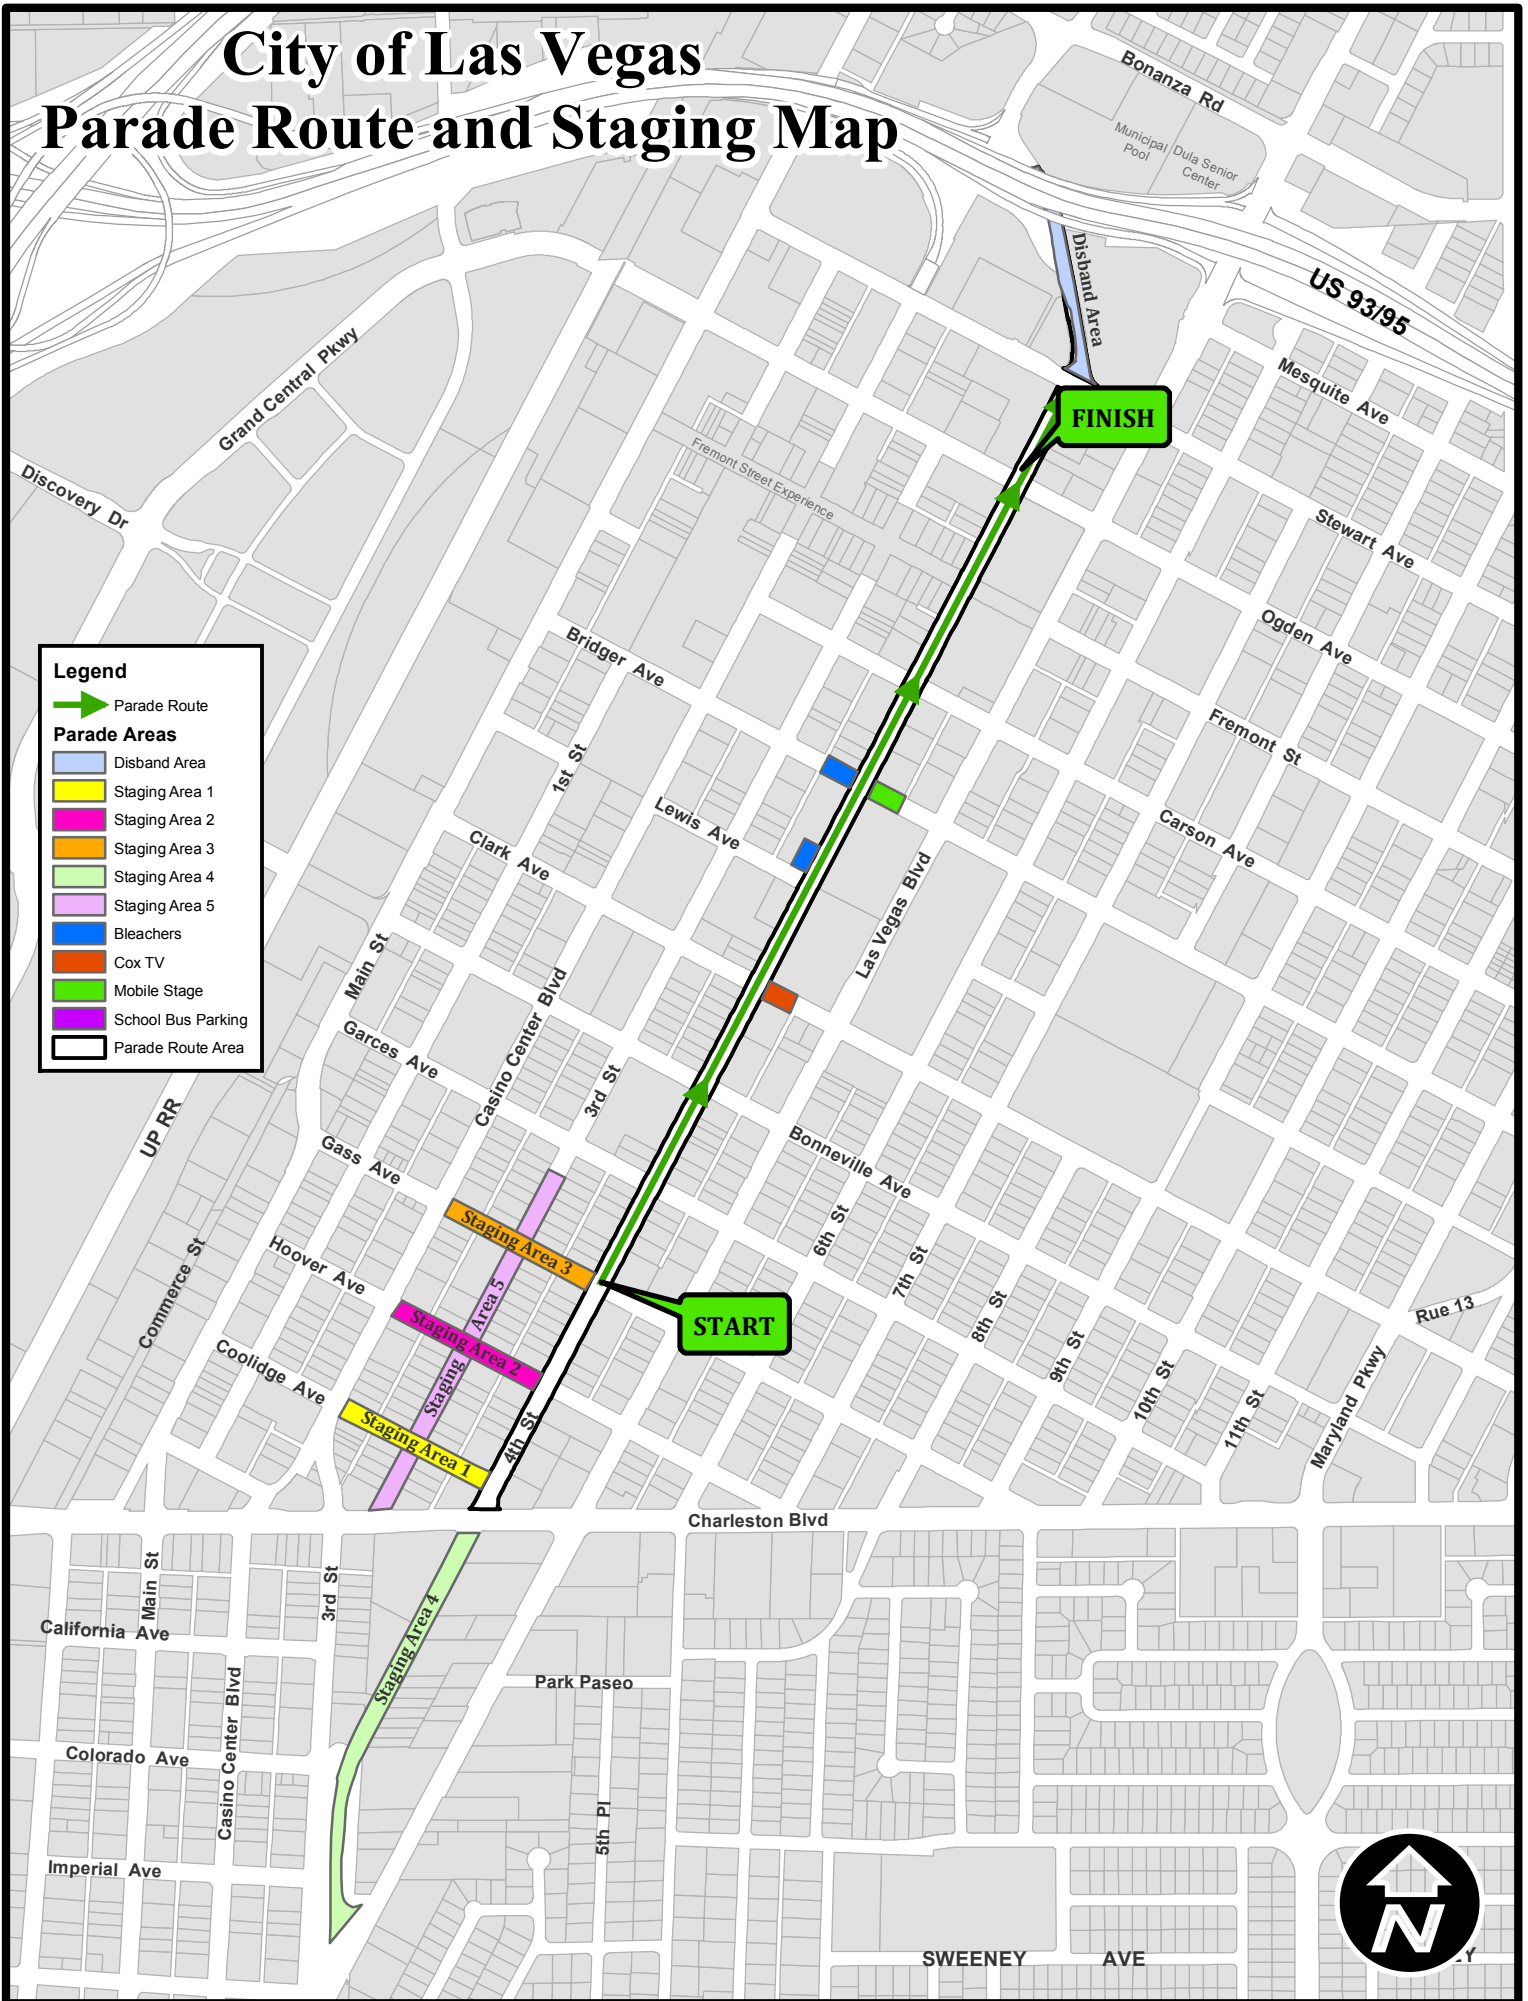

City of Las Vegas Parade Route and Staging Map

Legend

- Parade Route
- Parade Areas**
- Disband Area
- Staging Area 1
- Staging Area 2
- Staging Area 3
- Staging Area 4
- Staging Area 5
- Bleachers
- Cox TV
- Mobile Stage
- School Bus Parking
- Parade Route Area